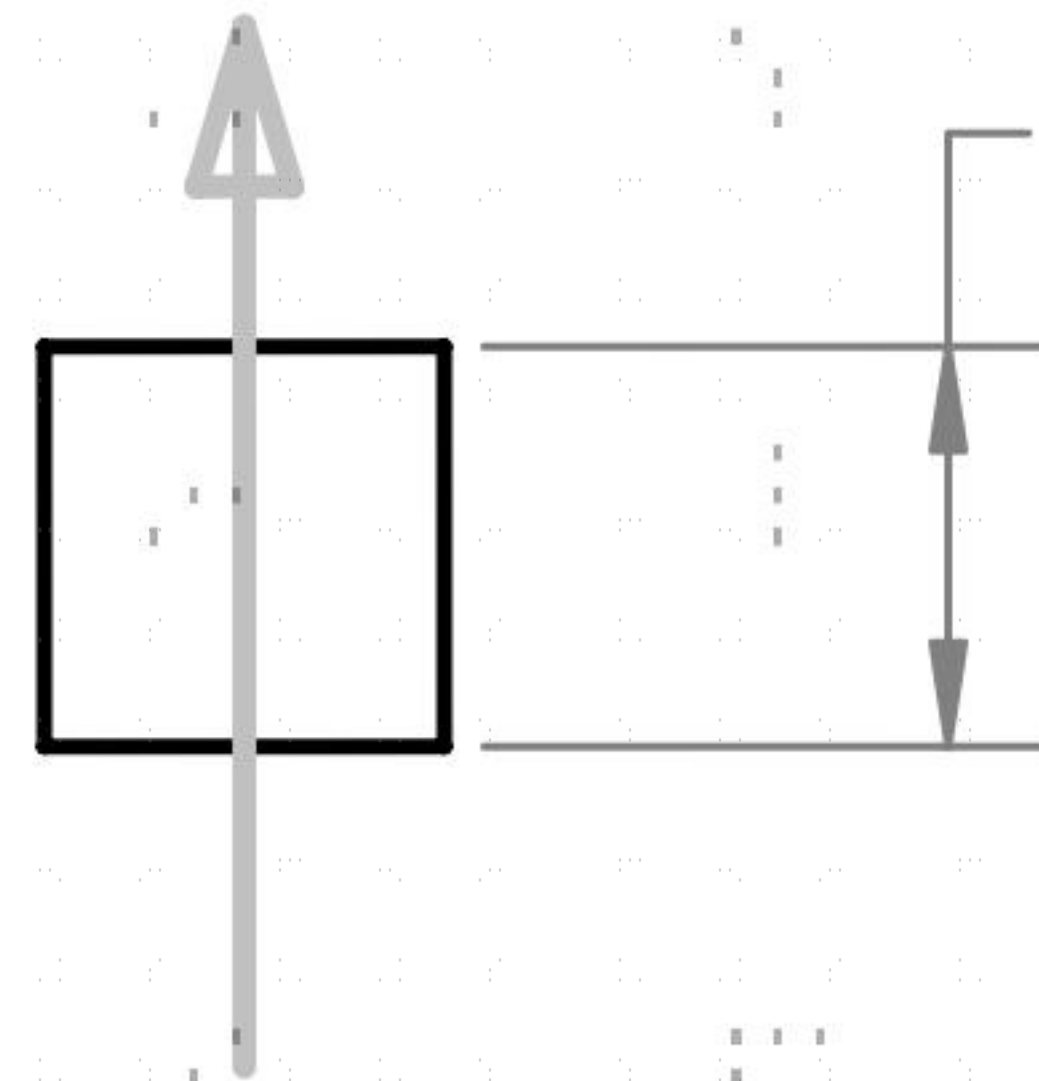

NORTH

PRODUCT ID: MCA02001

MATERIAL: ALNICO

SHAPE: CYLINDER

DIMENSION: 1/8" DIA. X 6" THICK

GRADE: ALNICO 2

MAGNETIZATION DIRECTION: AXIALLY MAGNETIZED

MAX OPERATING TEMP(C/F): 525/977