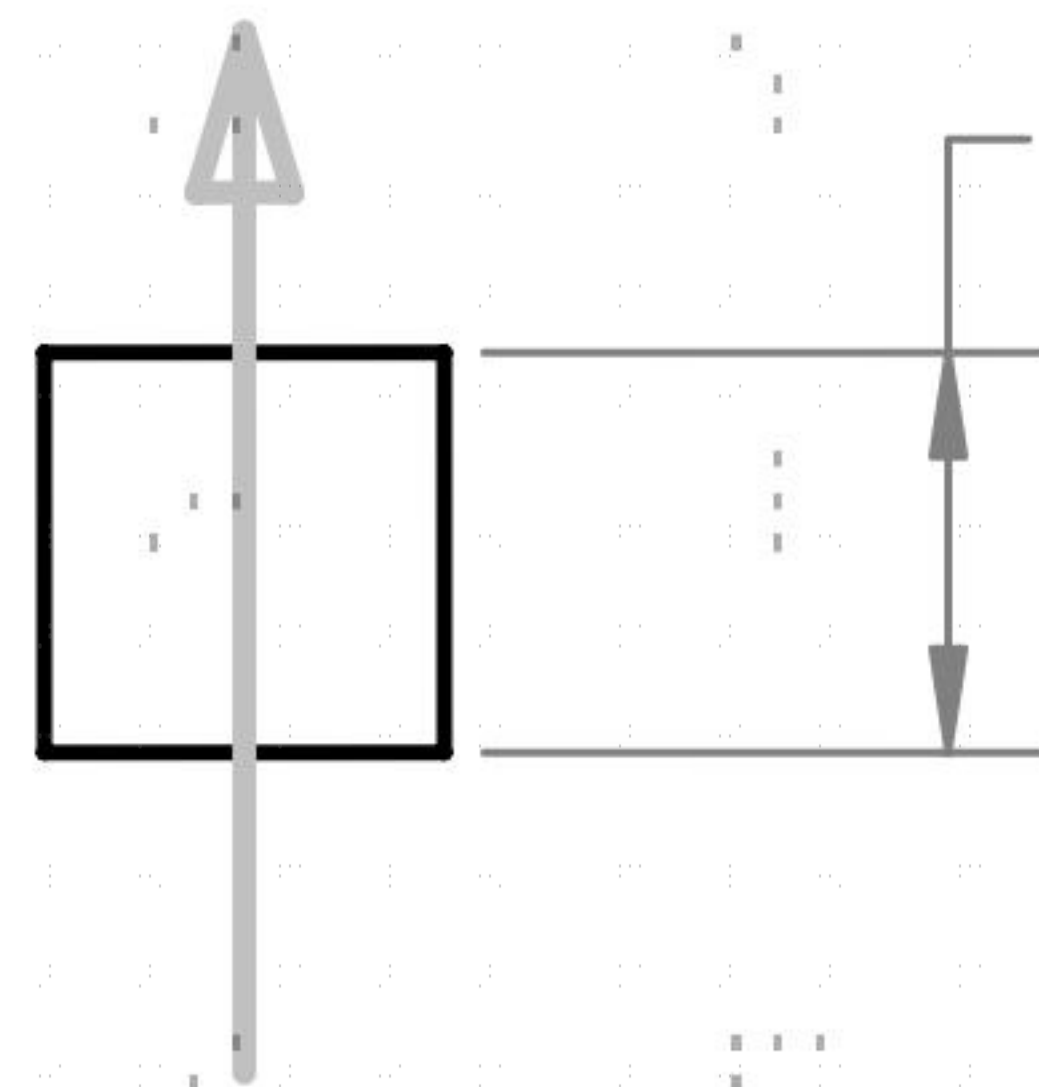

NORTH

PRODUCT ID: MCA02015

MATERIAL: ALNICO

SHAPE: CYLINDER

DIMENSION: 3/10" DIA X 8" THICK

GRADE: ALNICO 2

MAGNETIZATION DIRECTION: AXIALLY MAGNETIZED

MAX OPERATING TEMP(C/F): 525/977