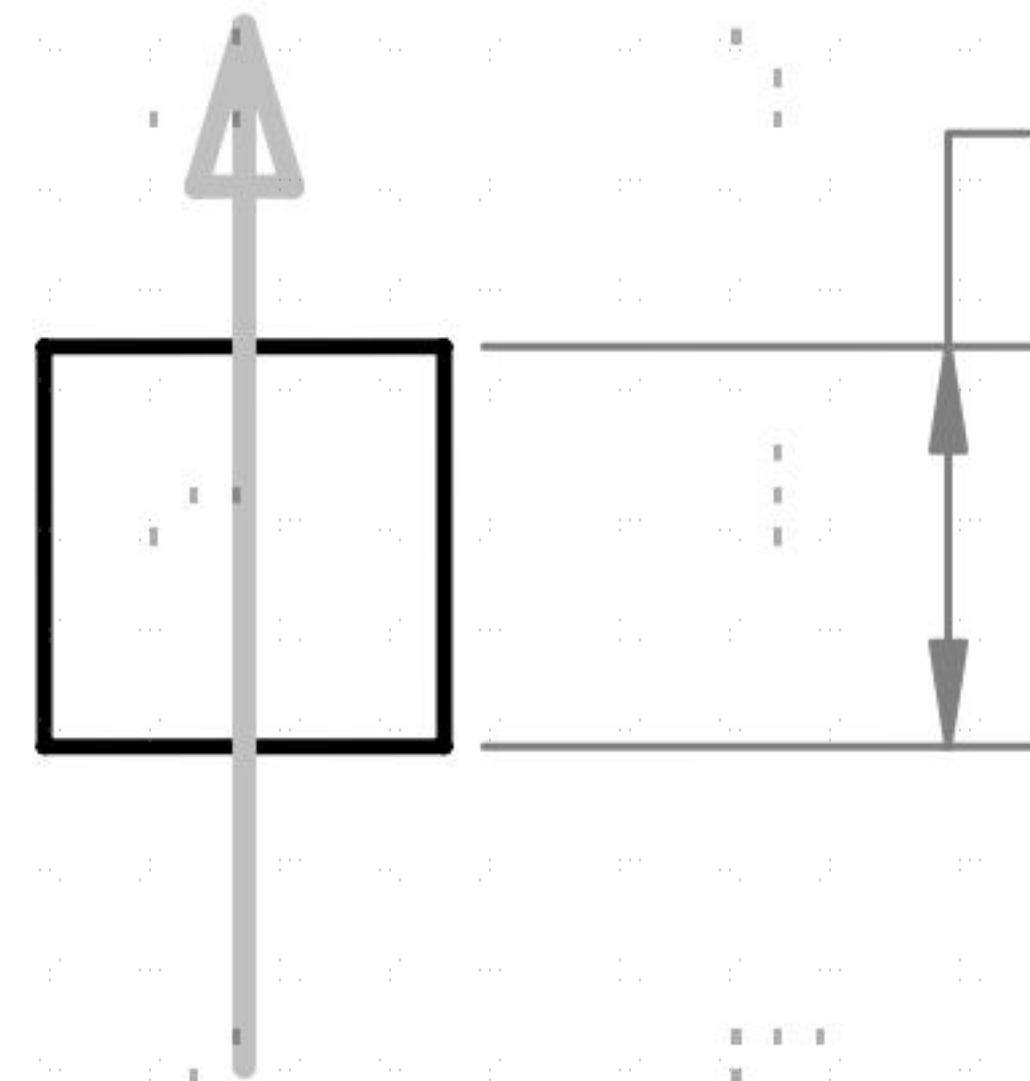

NORTH

PRODUCT ID: MCA02017

MATERIAL: ALNICO

SHAPE: CYLINDER

DIMENSION: 1/2" DIA. X 8" THICK

GRADE: ALNICO 2

MAGNETIZATION DIRECTION: AXIALLY MAGNETIZED

MAX OPERATING TEMP(C/F): 525/977